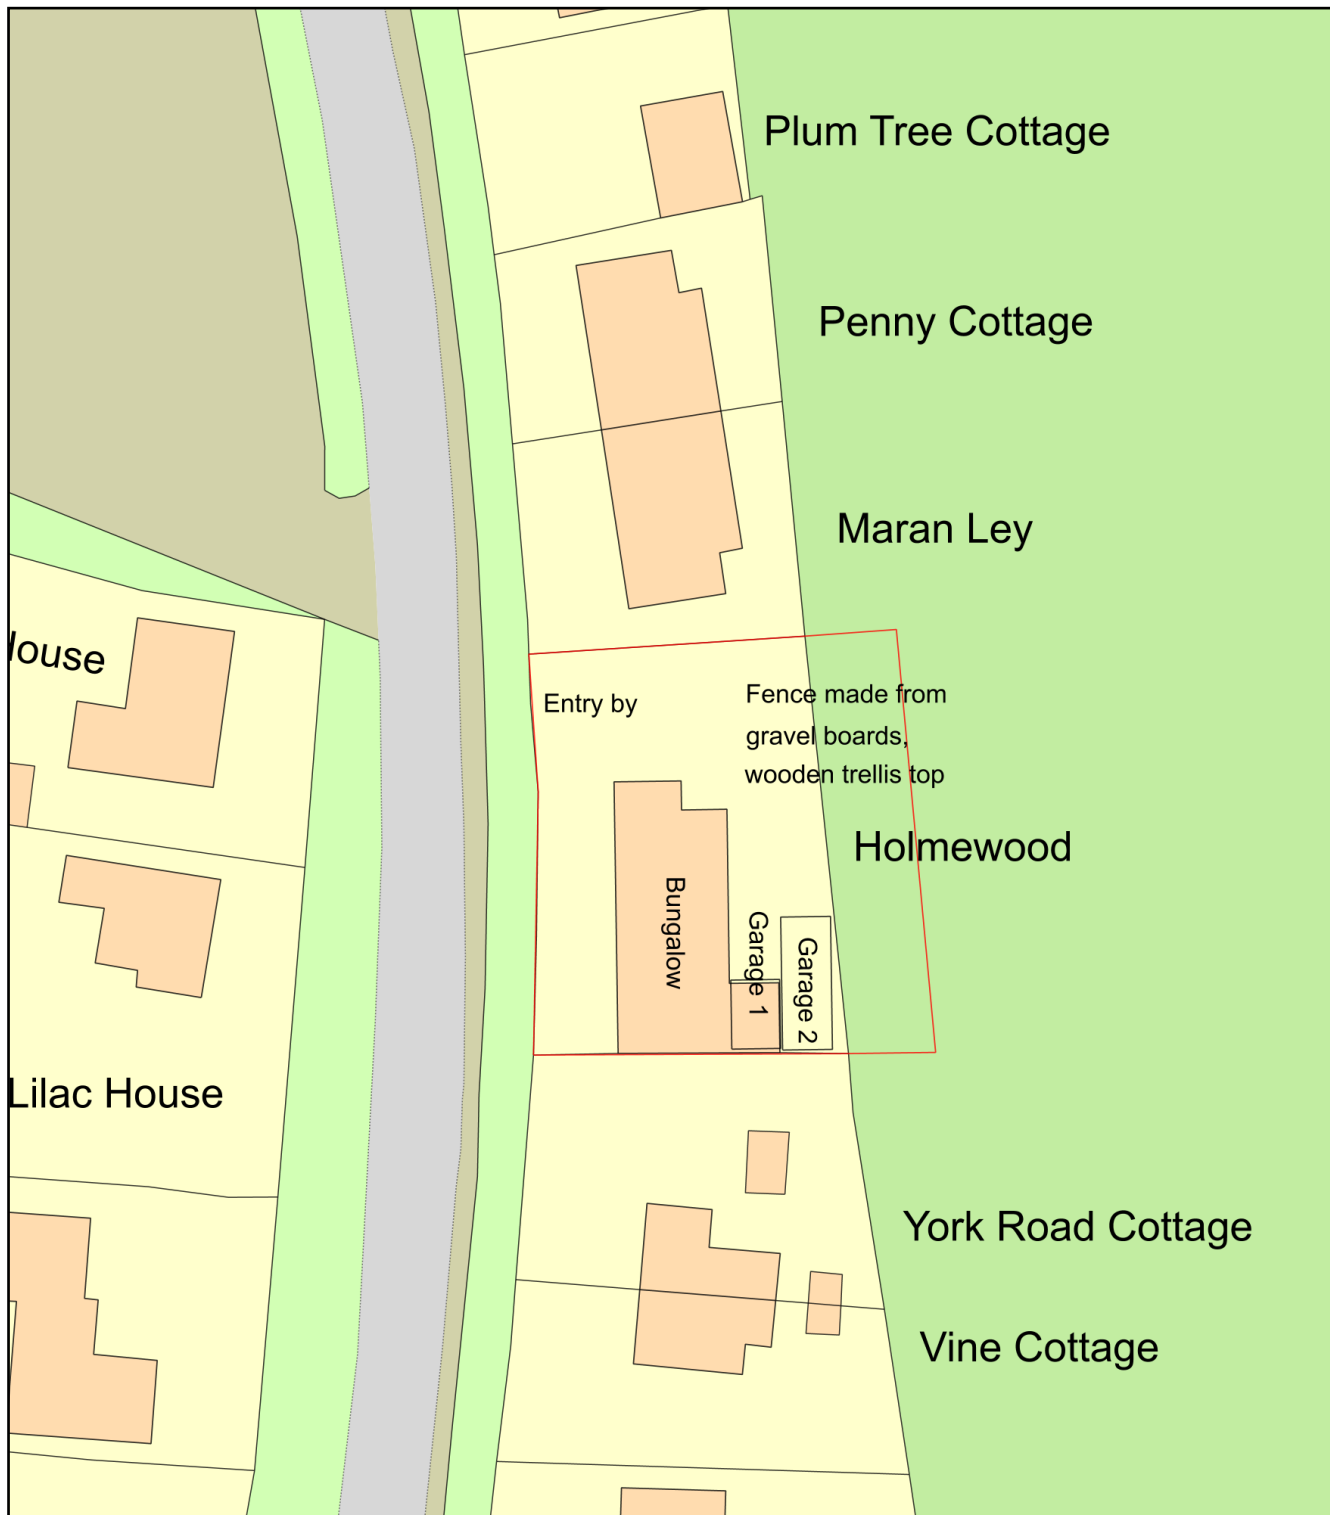

Holmewood - Site Layout Plan - 2019/0639/COU (Agricultural to garden)

Plan Produced for: Andrew Ward

Date Produced: 26 Jun 2019

Plan Number/Project ID: TQRQM19177170458907

Scale: 1:500 @ A4

LAY02